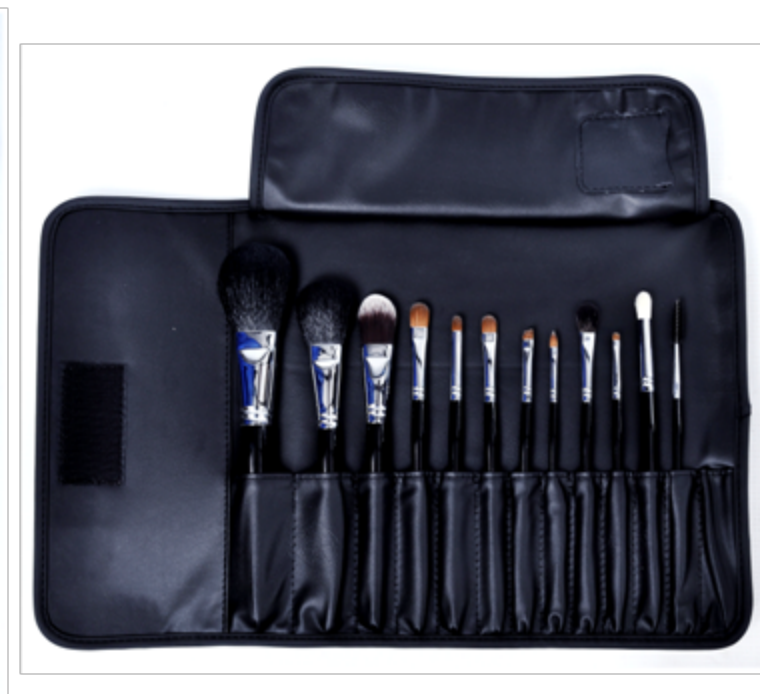

Large Body Pouch R370

Small Body Pouch R250

Pouch for 13 Brushes R190

Pouch including 13 piece brush set Enquire for pricing

Pouch for 18 Brushes R263

Pouch including 18 Piece brush set Enquire for pricing